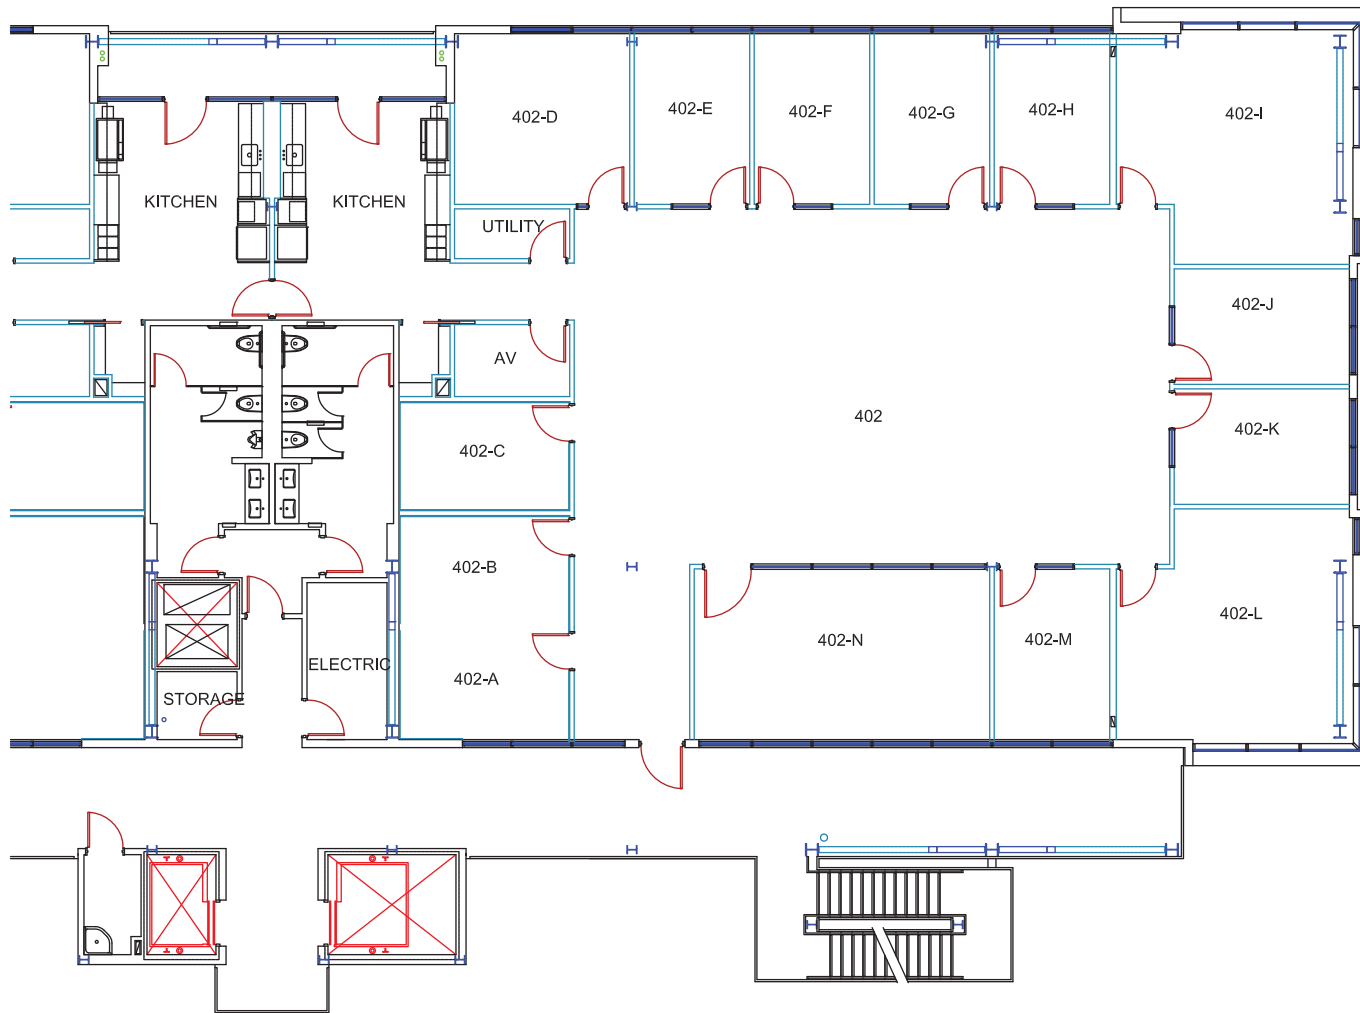

LAGOON BLDG - 4TH FLOOR WEST
 SCALE OF PDF @ 100%: 1/16" = 1'

LAGOON BLDG - 4TH FLOOR EAST
 SCALE OF PDF @ 100%: 1/16" = 1'